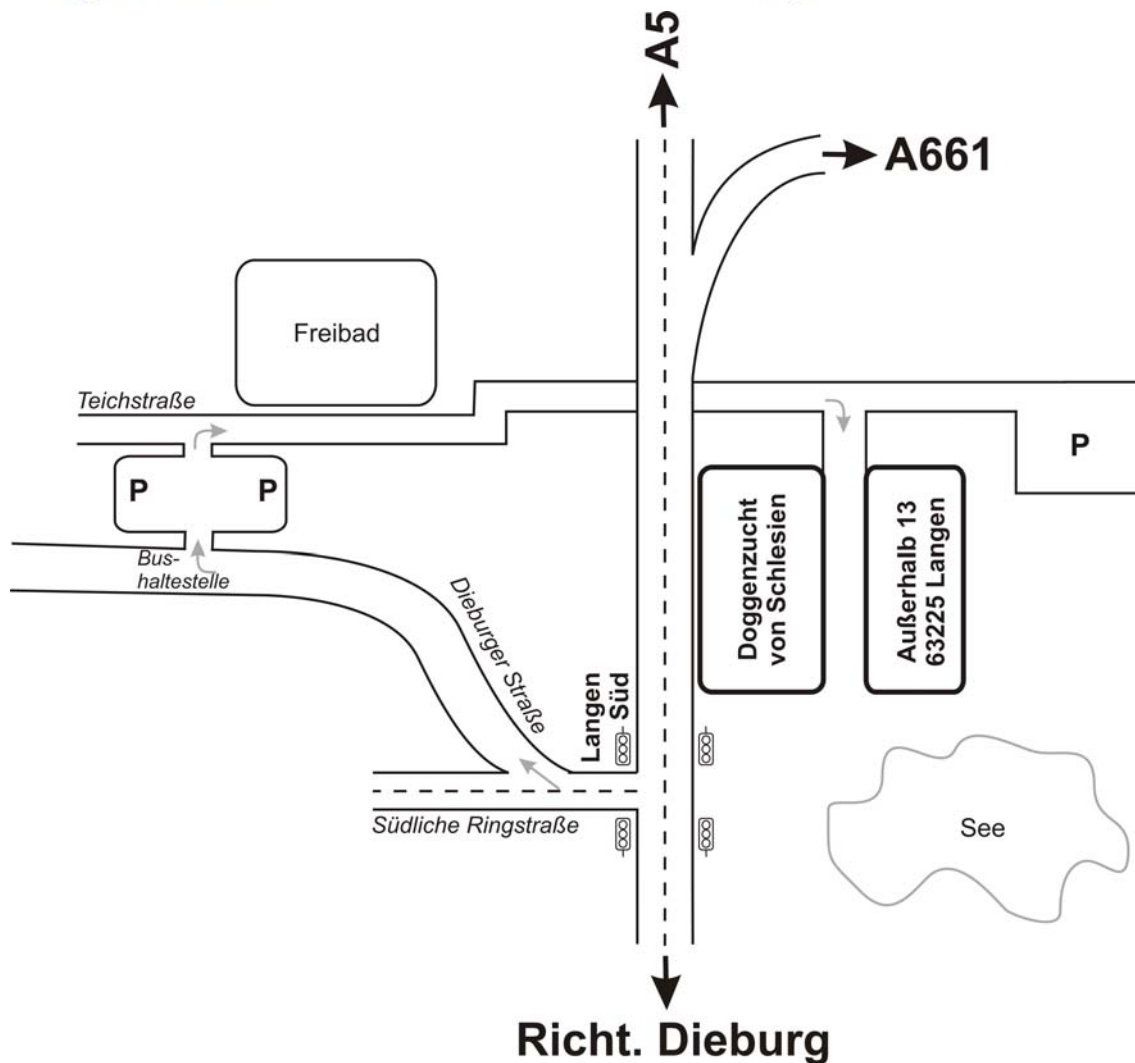

Doggenzucht von Schlesien

Description:

A5 or A661, exit Langen

Then direction Dieburg (it is a bypass road)

Departure Langen Süd

Then first right

After about 150 meters is a a bus stop. There right direction to open-air pool.

Then right to Teichstraße and straight ahead. It is a field cart road that runs under the highway carries. Then on the right side is our house.